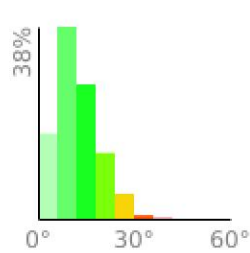

50K

range 5157' to 8688' gain 7503' loss 7549' exaggeration 20.9x

Slope Angle (top), Land Cover (middle), Tree Cover (bottom)

Elevation

Min 5160'
Avg 6454'
Max 8690'
Delta 3530'

Slope

Min 0°
Avg 12°
Max 37°

Aspect

Tree Cover

Land Cover

Shrub 54%
Forest 42%
Grassland 3%