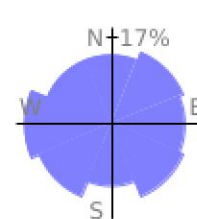

50K

range 5157' to 8688' gain 7503' loss 7549' exaggeration 20.9x

Slope Angle (top), Land Cover (middle), Tree Cover (bottom)

Elevation

Min 5160'
Avg 6454'
Max 8690'
Delta 3530'

Slope

Min 0°
Avg 12°
Max 37°

Aspect

Tree Cover

Land Cover

Shrub 54%
Forest 42%
Grassland 3%