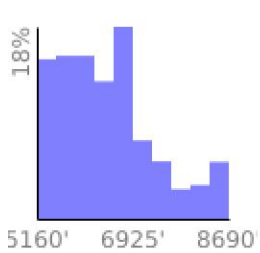

50K

range 5157' to 8688' gain 7503' loss 7549' exaggeration 20.9x

Slope Angle (top), Land Cover (middle), Tree Cover (bottom)

Elevation

Min 5160'
Avg 6454'
Max 8690'
Delta 3530'

Slope

Min 0°
Avg 12°
Max 37°

Aspect

Tree Cover

Land Cover

Shrub 54%
Forest 42%
Grassland 3%