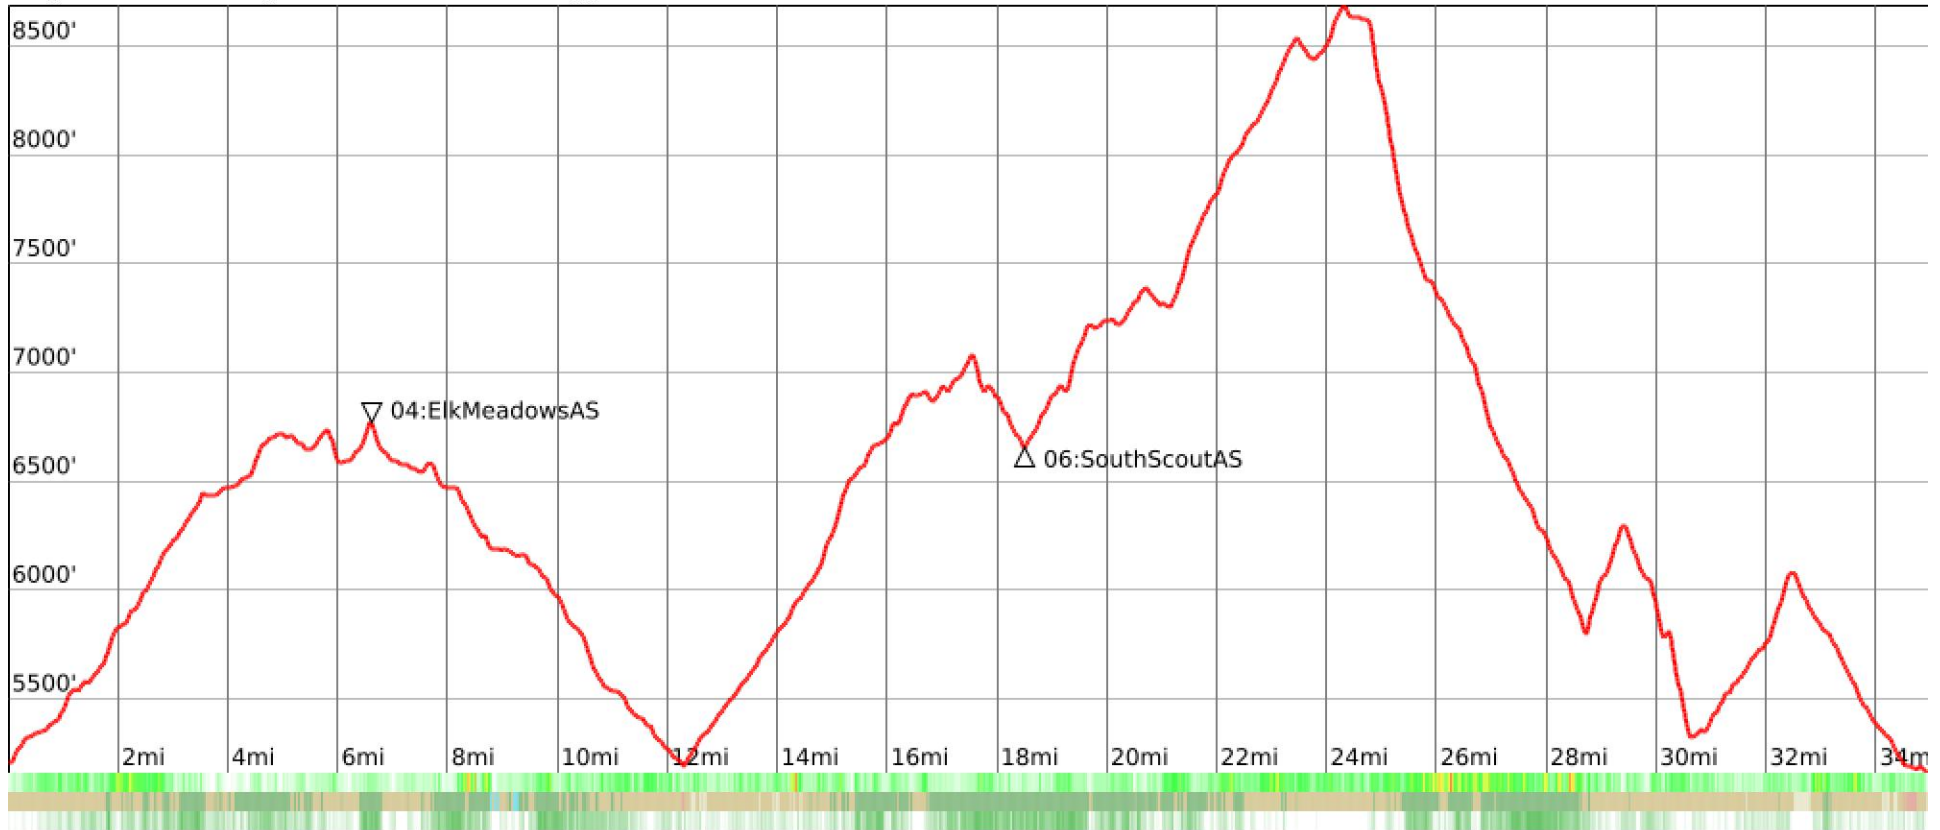

50K

range 5157' to 8688' gain 7503' loss 7549' exaggeration 20.9x

Slope Angle (top), Land Cover (middle), Tree Cover (bottom)

Elevation

Min 5160'
Avg 6454'
Max 8690'
Delta 3530'

Slope

Min 0°
Avg 12°
Max 37°

Aspect

Tree Cover

Land Cover

Shrub 54%
Forest 42%
Grassland 3%