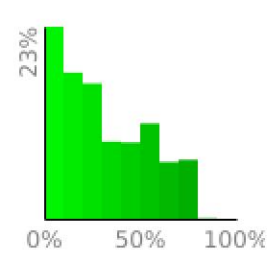

50K

range 5157' to 8688' gain 7503' loss 7549' exaggeration 20.9x

Slope Angle (top), Land Cover (middle), Tree Cover (bottom)

Elevation

Min 5160'
Avg 6454'
Max 8690'
Delta 3530'

Slope

Min 0°
Avg 12°
Max 37°

Aspect

Tree Cover

Land Cover

Shrub 54%
Forest 42%
Grassland 3%