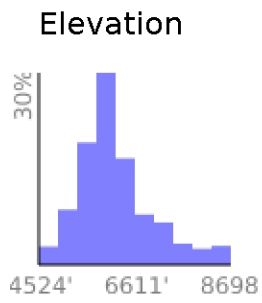

Scout Mountain 100 Mile

range 4524' to 8698' gain 23789' loss 23796' exaggeration 50x

Slope Angle (top), Land Cover (middle), Tree Cover (bottom)

Min 4524'
Avg 6203'
Max 8698'
Delta 4173'

Min 0°
Avg 15°
Max 42°

Land Cover

- Shrub 72%
- Forest 26%
- Developed 2%