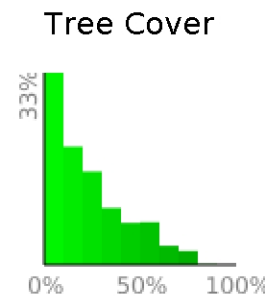

Scout Mountain 100 Mile

range 4524' to 8698' gain 23789' loss 23796' exaggeration 50x

Slope Angle (top), Land Cover (middle), Tree Cover (bottom)

Min 4524'
Avg 6203'
Max 8698'
Delta 4173'

Min 0°
Avg 15°
Max 42°

Land Cover

- Shrub 72%
- Forest 26%
- Developed 2%