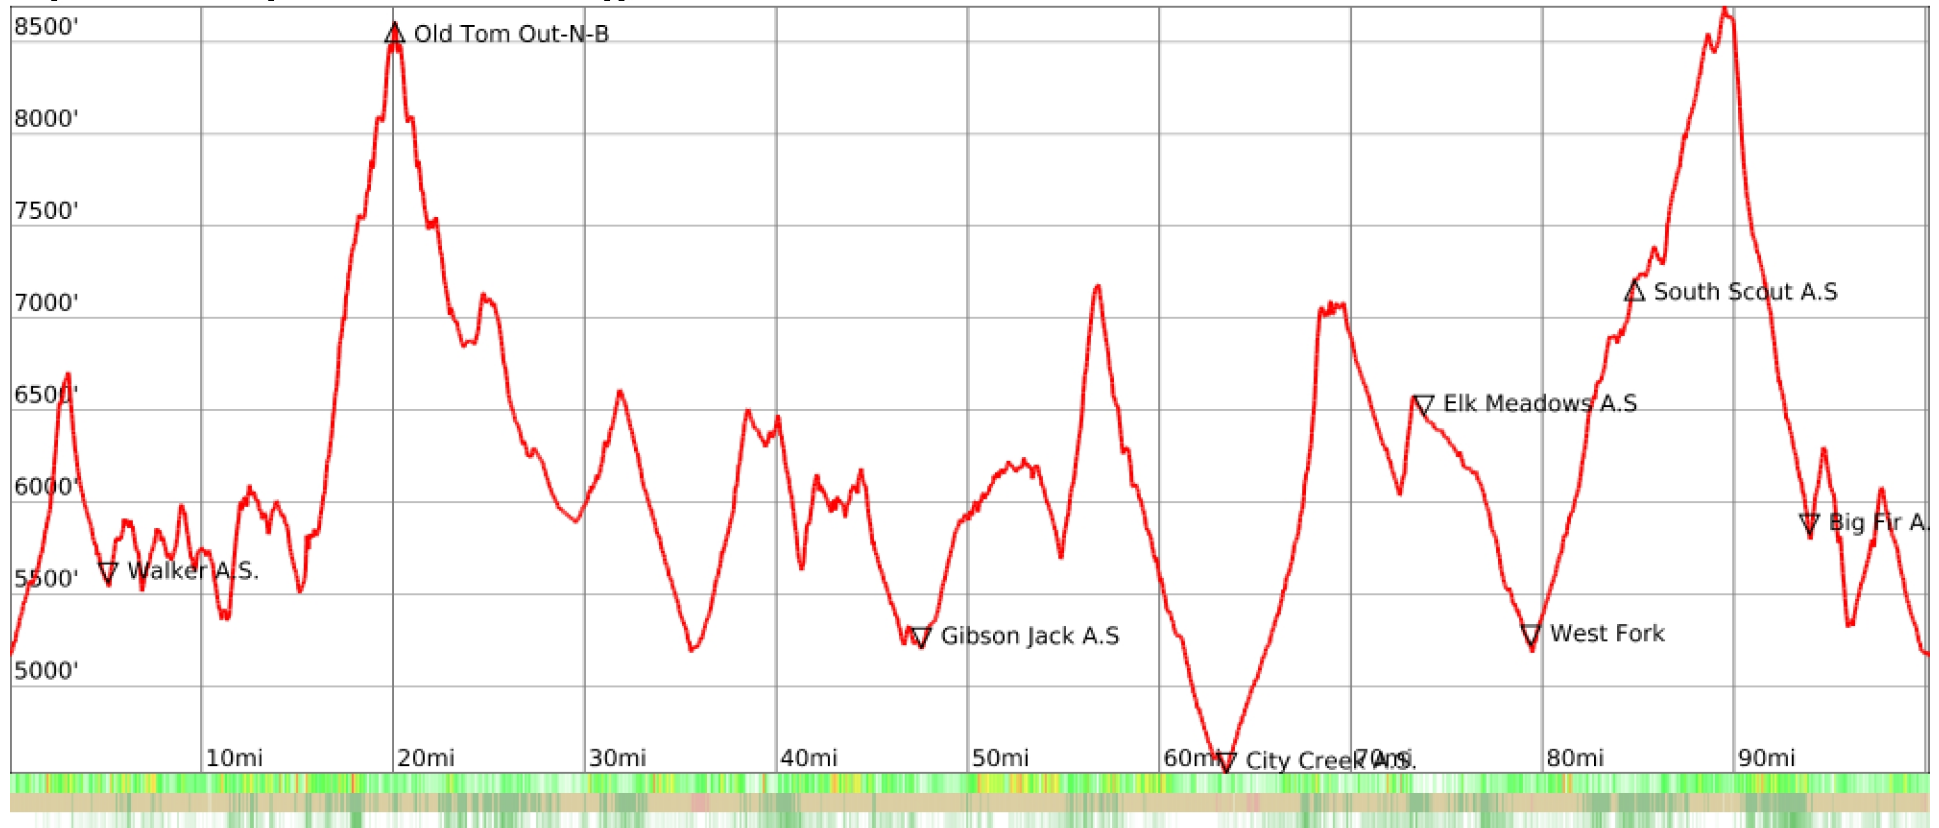

Scout Mountain 100 Mile

range 4524' to 8698' gain 23789' loss 23796' exaggeration 50x

Slope Angle (top), Land Cover (middle), Tree Cover (bottom)

Min 4524'
Avg 6203'
Max 8698'
Delta 4173'

Min 0°
Avg 15°
Max 42°

Land Cover

- Shrub 72%
- Forest 26%
- Developed 2%