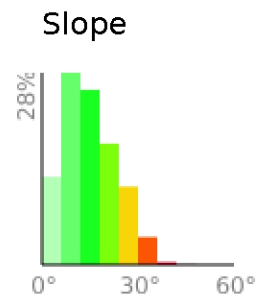

Scout Mountain 100 Mile

range 4524' to 8698' gain 23789' loss 23796' exaggeration 50x

Slope Angle (top), Land Cover (middle), Tree Cover (bottom)

Min 4524'
Avg 6203'
Max 8698'
Delta 4173'

Min 0°
Avg 15°
Max 42°

Land Cover

- Shrub 72%
- Forest 26%
- Developed 2%