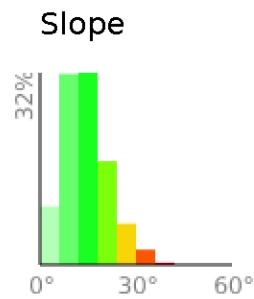

# Scout Mountain 21 Mile

range 5157' to 8691' gain 5400' loss 5397' exaggeration 12x

Slope Angle (top), Land Cover (middle), Tree Cover (bottom)

Min 5157'  
Avg 6608'  
Max 8691'  
Delta 3533'

Min 0°  
Avg 14°  
Max 41°

Shrub 64%  
Forest 35%  
Developed 2%