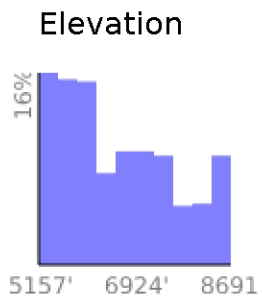

# Scout Mountain 21 Mile

range 5157' to 8691' gain 5400' loss 5397' exaggeration 12x

Slope Angle (top), Land Cover (middle), Tree Cover (bottom)

Min 5157'  
Avg 6608'  
Max 8691'  
Delta 3533'

Min 0°  
Avg 14°  
Max 41°

Shrub 64%  
Forest 35%  
Developed 2%