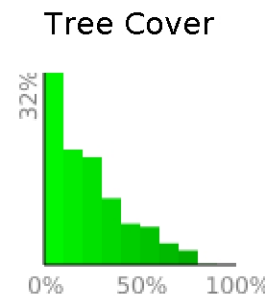

Scout Mountain 50 Mile

range 4528' to 8694' gain 10922' loss 10968' exaggeration 25x

Slope Angle (top), Land Cover (middle), Tree Cover (bottom)

Min 4528'
 Avg 6177'
 Max 8694'
 Delta 4167'

Min 0°
 Avg 14°
 Max 42°

Land Cover

- Shrub 74%
- Forest 24%
- Developed 2%