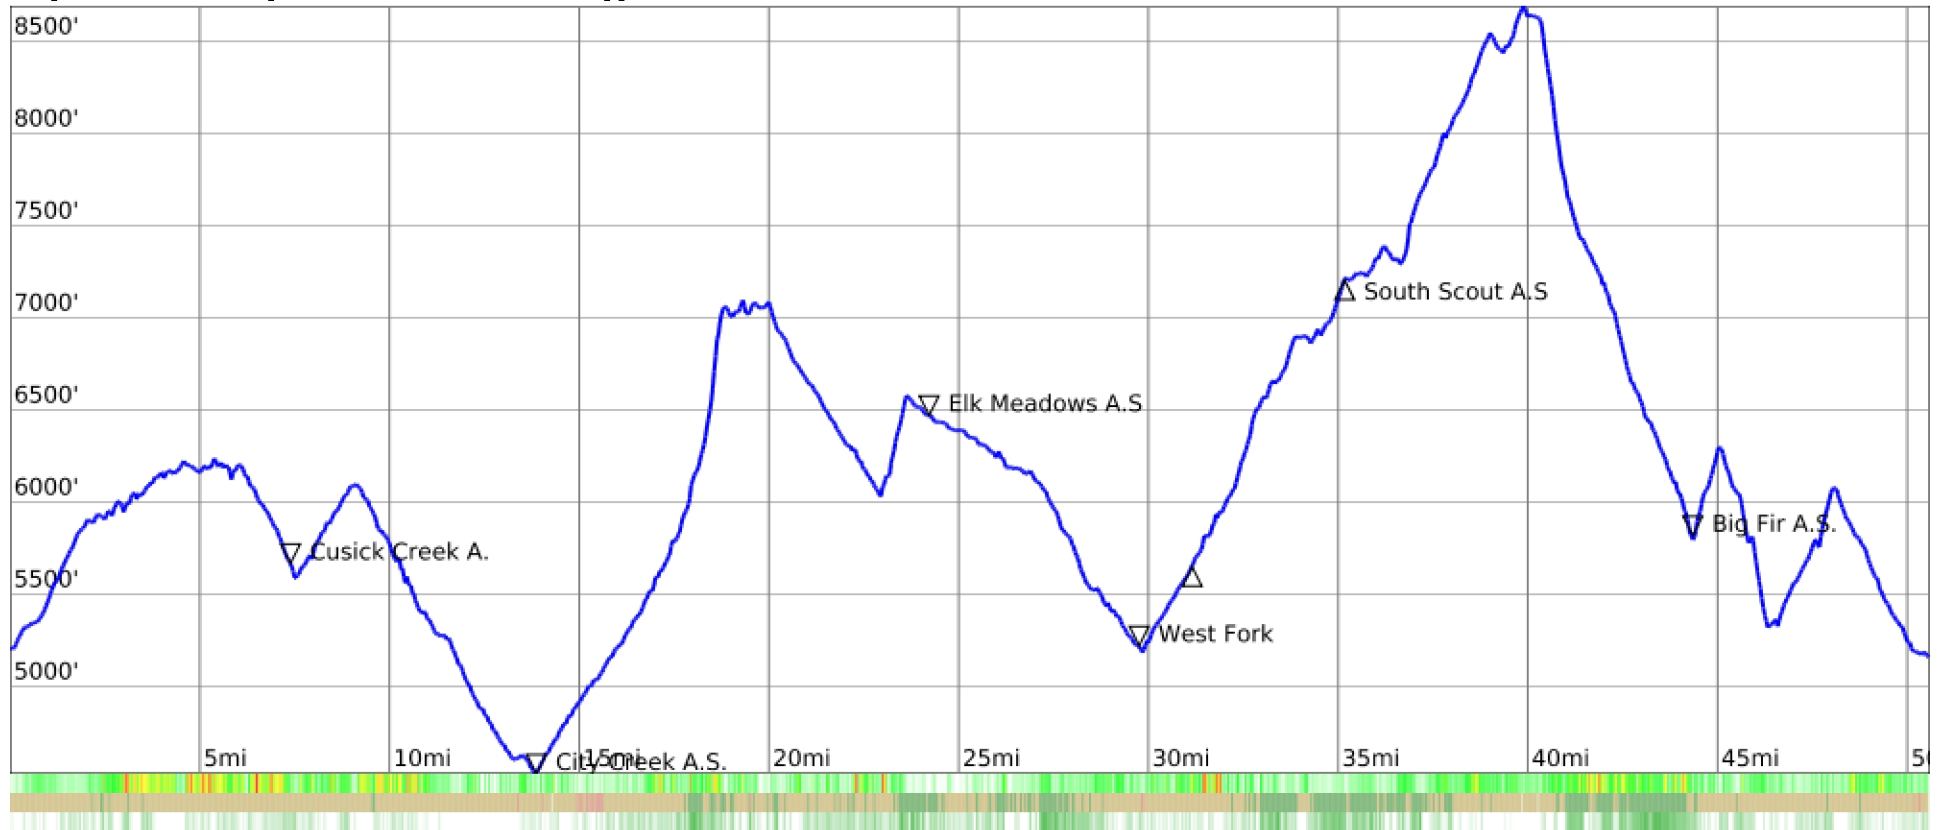

Scout Mountain 50 Mile

range 4528' to 8694' gain 10922' loss 10968' exaggeration 25x

Slope Angle (top), Land Cover (middle), Tree Cover (bottom)

Min 4528'
 Avg 6177'
 Max 8694'
 Delta 4167'

Min 0°
 Avg 14°
 Max 42°

Land Cover

- Shrub 74%
- Forest 24%
- Developed 2%