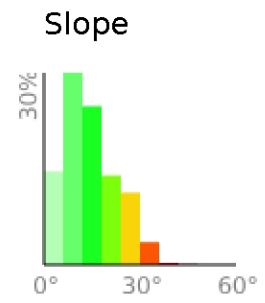

Scout Mountain 50 Mile

range 4528' to 8694' gain 10922' loss 10968' exaggeration 25x

Slope Angle (top), Land Cover (middle), Tree Cover (bottom)

Min 4528'
 Avg 6177'
 Max 8694'
 Delta 4167'

Min 0°
 Avg 14°
 Max 42°

Land Cover

- Shrub 74%
- Forest 24%
- Developed 2%