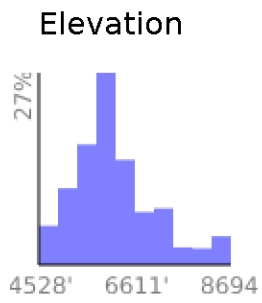

Scout Mountain 50 Mile

range 4528' to 8694' gain 10922' loss 10968' exaggeration 25x

Slope Angle (top), Land Cover (middle), Tree Cover (bottom)

Min 4528'
 Avg 6177'
 Max 8694'
 Delta 4167'

Min 0°
 Avg 14°
 Max 42°

Land Cover

- Shrub 74%
- Forest 24%
- Developed 2%